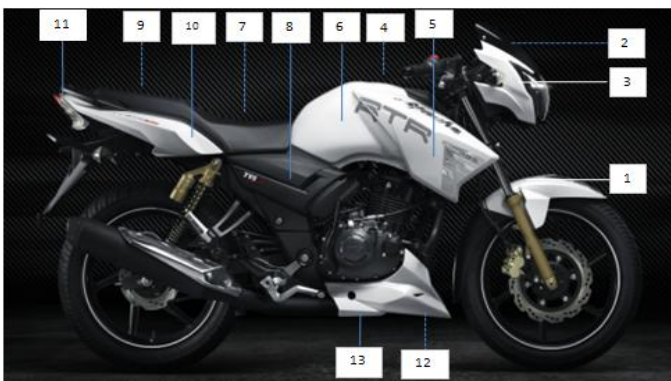

REFRESH APACHE ABS 180 BLACK

S No	Part No	Part Desc
1	N92201600DE	FENDER FRONT BLACK
2	N92228390D	Housing Headlamp Front LH BLACK
3	N92228090D	Housing Headlamp Front RH BLACK
4	N92228800D	Cover Fuel Tank LH BLACK
5	N92229000D	Cover Fuel Tank RH BLACK
6	N91411900D	Fuel Tank COMP BLACK
7	N9222860	Cover Frame LH BLACK
8	N9222870	Cover Frame RH BLACK
9	N92222700D	Tail Cover LH BLACK
10	N92222800D	Tail Cover RH BLACK
11	N92222900D	Tail Cover Center BLACK
12	N92227590D	Engine Guard L
13	N92227690D	Engine Guard R
14	N9224780	TAPESET BLACK

REFRESH APACHE ABS 180 PEARL WHITE

S No	Part No	Part Desc
1	N92201602FB	FENDER FRONT P.WHITE
2	N92228392F	Housing Headlamp Front LH P.WHITE
3	N92228092F	Housing Headlamp Front RH P.WHITE
4	N92228802F	Cover Fuel Tank LH P.WHITE
5	N92229002F	Cover Fuel Tank RH P.WHITE
6	N91411902F	Fuel Tank COMP P.WHITE
7	N9222860	Cover Frame LH P.WHITE
8	N9222870	Cover Frame RH P.WHITE
9	N92222702F	Tail Cover LH P.WHITE
10	N92222802F	Tail Cover RH P.WHITE
11	N92222902F	Tail Cover Center P.WHITE
12	N92227592F	Engine Guard L
13	N92227602F	Engine Guard R
14	N9223870	TAPESET P.WHITE