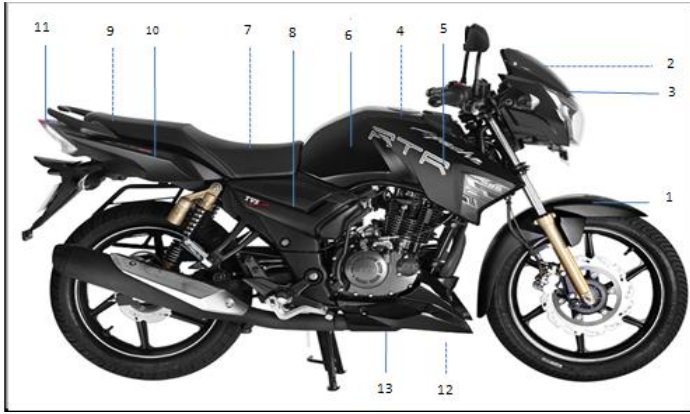

REFRESH APACHE ABS 180 BLACK

S No	Part No	Part Desc
1	N92201600DE	FENDER FRONT BLACK
2	N92228390D	Housing Headlamp Front LH BLACK
3	N92228090D	Housing Headlamp Front RH BLACK
4	N92228800D	Cover Fuel Tank LH BLACK
5	N92229000D	Cover Fuel Tank RH BLACK
6	N91411900D	Fuel Tank COMP BLACK
7	N9222860	Cover Frame LH BLACK
8	N9222870	Cover Frame RH BLACK
9	N92222700D	Tail Cover LH BLACK
10	N92222800D	Tail Cover RH BLACK
11	N92222900D	Tail Cover Center BLACK
12	N92227590D	Engine Guard L
13	N92227690D	Engine Guard R
14	N9224780	TAPESET BLACK

REFRESH APACHE ABS 180 PEARL WHITE

S No	Part No	Part Desc
1	N92201602FB	FENDER FRONT P.WHITE
2	N92228392F	Housing Headlamp Front LH P.WHITE
3	N92228092F	Housing Headlamp Front RH P.WHITE
4	N92228802F	Cover Fuel Tank LH P.WHITE
5	N92229002F	Cover Fuel Tank RH P.WHITE
6	N91411902F	Fuel Tank COMP P.WHITE
7	N9222860	Cover Frame LH P.WHITE
8	N9222870	Cover Frame RH P.WHITE
9	N92222702F	Tail Cover LH P.WHITE
10	N92222802F	Tail Cover RH P.WHITE
11	N92222902F	Tail Cover Center P.WHITE
12	N92227592F	Engine Guard L
13	N92227602F	Engine Guard R
14	N9223870	TAPESET P.WHITE